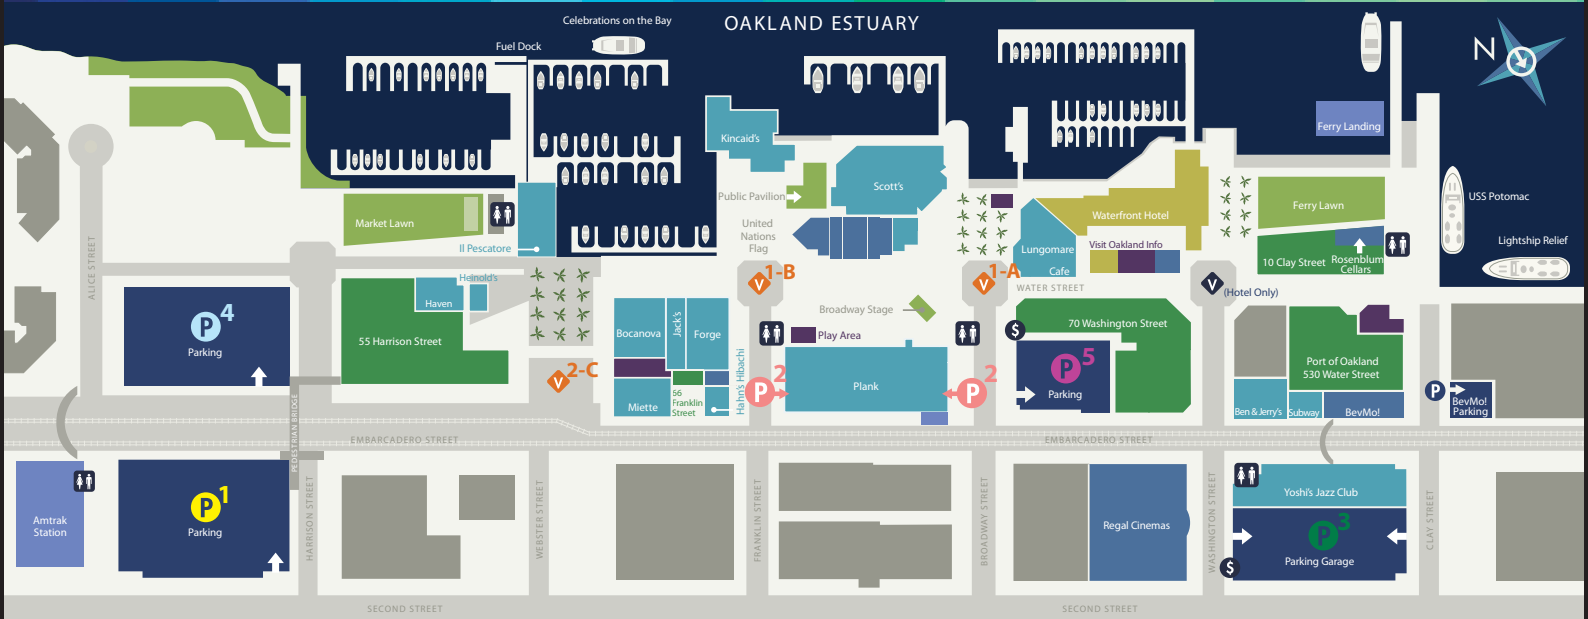

# JACK LONDON square

PARKING • SHOPPING • DINING • INFORMATION

### **P<sup>2</sup>** BROADWAY & EMBARCADERO WEST

**Covered Parking - 248 Spaces**  
**Very Limited Space**

**HOURS OF OPERATION:**  
Mon thru Thurs: 7:00am - 1:00am  
Friday: 7:00am - 2:00am  
Saturday: 8:00am - 2:00am  
Sunday: 8:00am - 1:00am

### **P<sup>3</sup>** WASHINGTON & EMBARCADERO WEST

**Covered Parking - 1,000 Spaces**

**HOURS OF OPERATION:**  
Mon thru Thurs: 6:00am - 1:00am  
Friday: 6:00am - 2:00am  
Saturday: 8:00am - 2:00am  
Sunday: 8:00am - 1:00am

### **P<sup>4</sup>** ALICE & EMBARCADERO

**Covered Parking - 1,000 Spaces**

**RATES:**  
Up to 12 hours \$ 6.00  
12 to 24 hours \$10.00  
24 hours \$20.00  
48 hours \$30.00

**FARMERS' MARKET PARKING**  
*(Sundays Only):*  
9:00am - 3:00pm \$3.00 Flat Rate